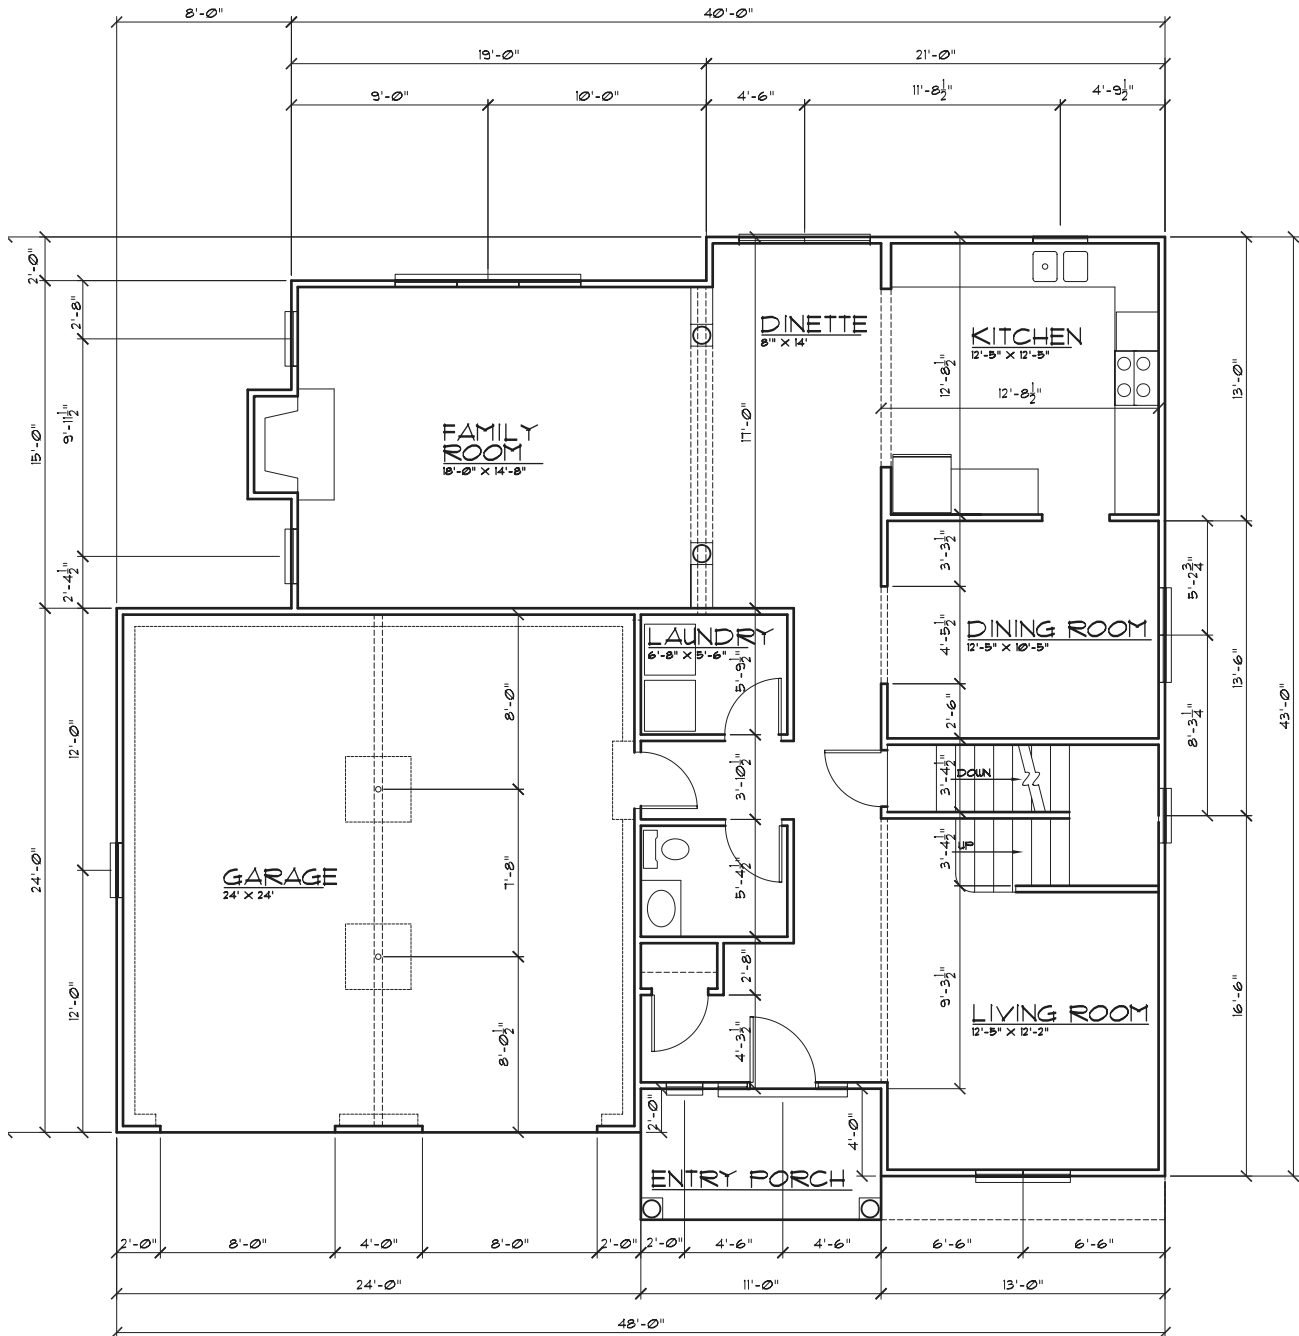

Greenwood Meadows

Andover, Massachusetts • www.greenwoodmeadows.com

DRISCOLL

Four Bedroom, 2360 s.f.

The main floor features a living room with cathedral ceiling, formal dining room, eat-in kitchen and fireplaced family room.

The upper level has a master suite with walk-in closet and luxurious master bath as well as three additional bedrooms and a full bath.

*Final plans may vary;
s.f. are approximate.*

Greenwood Meadows

Andover, Massachusetts • www.greenwoodmeadows.com

DRISCOLL FIRST FLOOR

Final plans may vary;
s.f. are approximate.

Greenwood Meadows

Andover, Massachusetts • www.greenwoodmeadows.com

DRISCOLL SECOND FLOOR

Final plans may vary;
s.f. are approximate.