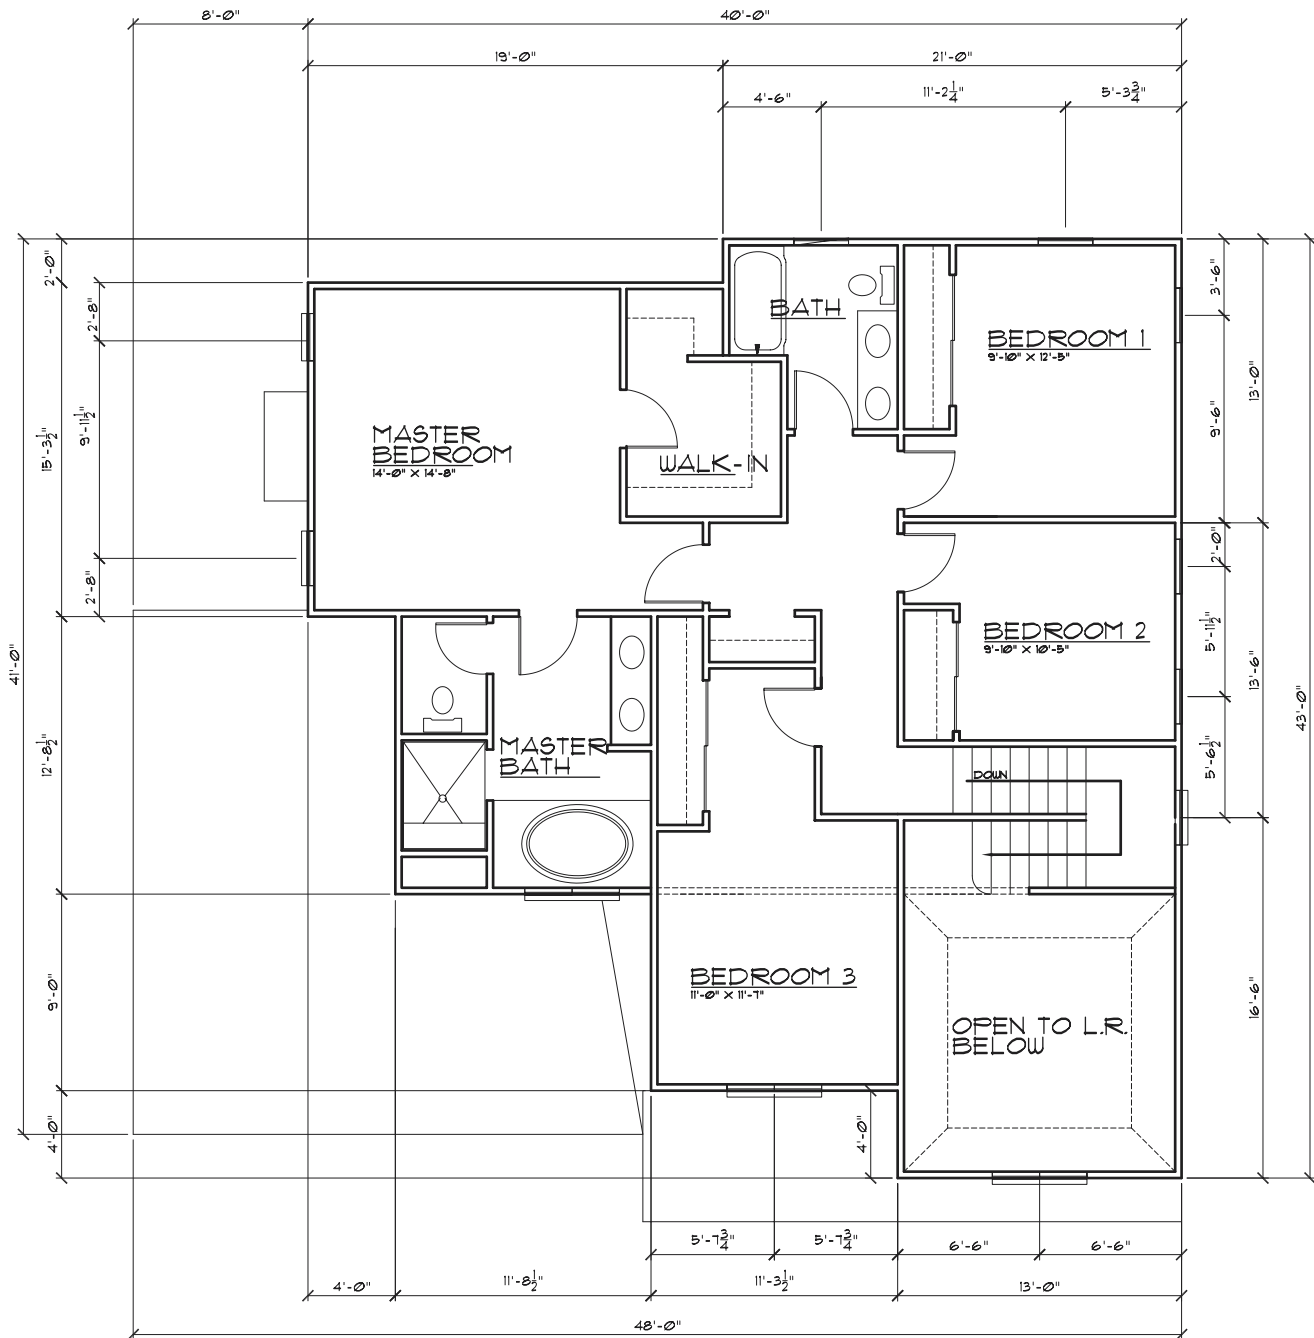

Greenwood Meadows

Andover, Massachusetts • www.greenwoodmeadows.com

DRISCOLL

Four Bedroom, 2360 s.f.

The main floor features a living room with cathedral ceiling, formal dining room, eat-in kitchen and fireplaced family room.

The upper level has a master suite with walk-in closet and luxurious master bath as well as three additional bedrooms and a full bath.

*Final plans may vary;
s.f. are approximate.*

Greenwood Meadows

Andover, Massachusetts • www.greenwoodmeadows.com

DRISCOLL FIRST FLOOR

Final plans may vary;
s.f. are approximate.

Greenwood Meadows

Andover, Massachusetts • www.greenwoodmeadows.com

DRISCOLL SECOND FLOOR

Final plans may vary;
s.f. are approximate.