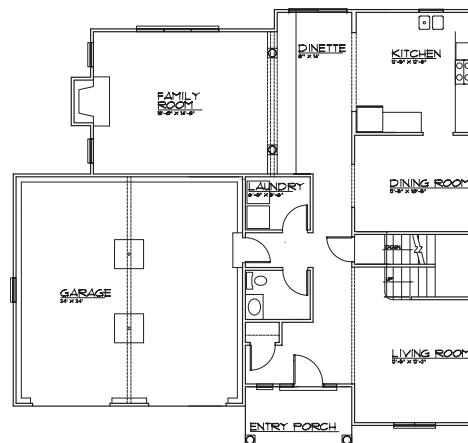

Greenwood Meadows

Andover, Massachusetts • www.greenwoodmeadows.com

DRISCOLL

Four Bedroom, 2360 s.f.

The main floor features a living room with cathedral ceiling, formal dining room, eat-in kitchen and fireplaced family room.

The upper level has a master suite with walk-in closet and luxurious master bath as well as three additional bedrooms and a full bath.

*Final plans may vary;
s.f. are approximate.*

Greenwood Meadows

Andover, Massachusetts • www.greenwoodmeadows.com