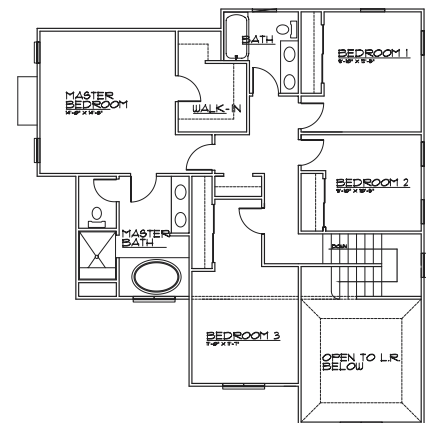

Greenwood Meadows

Andover, Massachusetts • www.greenwoodmeadows.com

DRISCOLL

Four Bedroom, 2360 s.f.

The main floor features a living room with cathedral ceiling, formal dining room, eat-in kitchen and fireplaced family room.

The upper level has a master suite with walk-in closet and luxurious master bath as well as three additional bedrooms and a full bath.

*Final plans may vary;
s.f. are approximate.*

Greenwood Meadows

Andover, Massachusetts • www.greenwoodmeadows.com