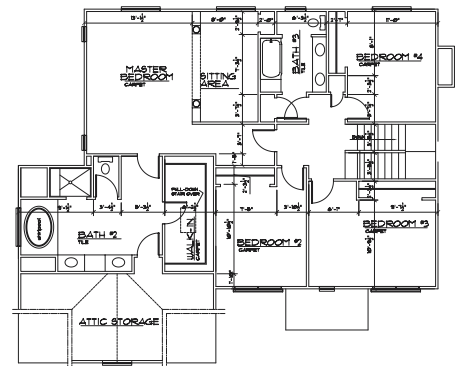

Greenwood Meadows

Andover, Massachusetts • www.greenwoodmeadows.com

GREENVILLE - COUNTRY FRENCH

Four Bedroom, 2700 s.f.

The main floor features an open dining room and a kitchen with wood cabinets and solid surface counters.

The master bedroom and bath are luxurious in their size and appointments, featuring a sitting area, whirlpool tub and double vanity.

FIRST FLOOR

SECOND FLOOR

*Final plans may vary;
s.f. are approximate.*