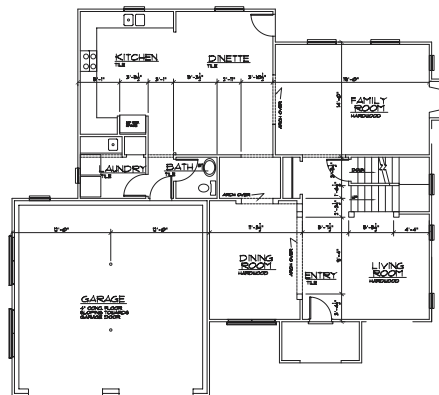

Greenwood Meadows

Andover, Massachusetts • www.greenwoodmeadows.com

GREENVILLE - COUNTRY FRENCH

Four Bedroom, 2700 s.f.

The main floor features an open dining room and a kitchen with wood cabinets and solid surface counters.

The master bedroom and bath are luxurious in their size and appointments, featuring a sitting area, whirlpool tub and double vanity.

FIRST FLOOR

SECOND FLOOR

*Final plans may vary;
s.f. are approximate.*