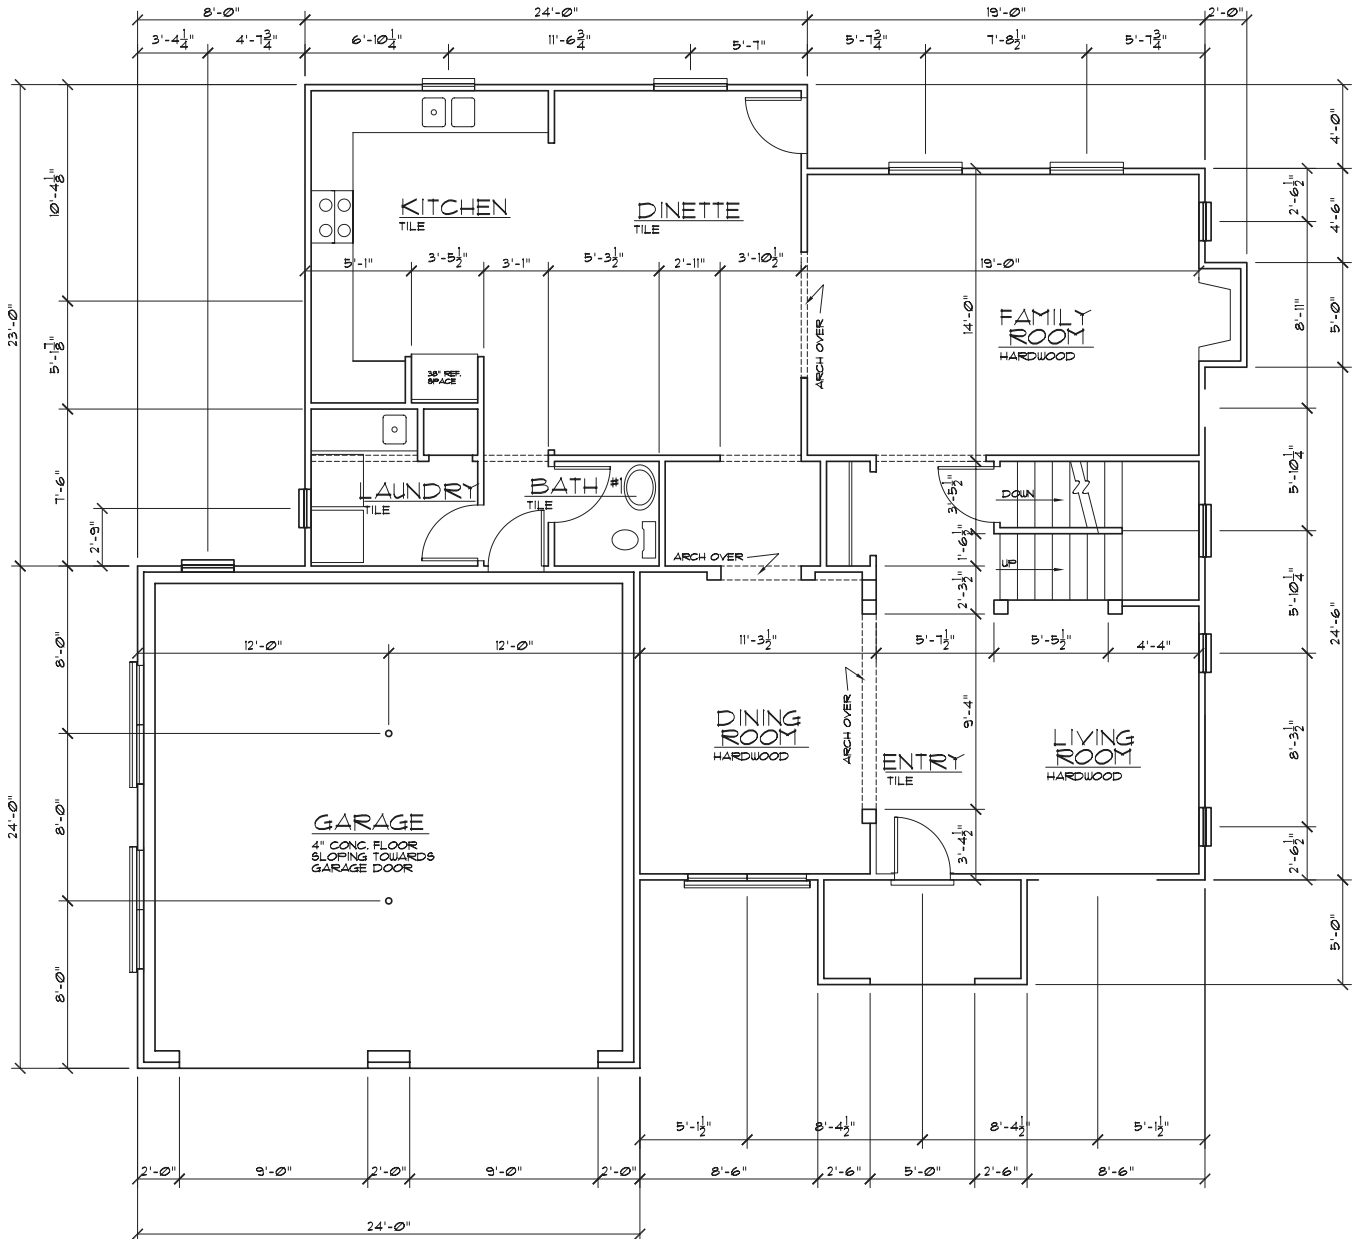

Greenwood Meadows

Andover, Massachusetts • www.greenwoodmeadows.com

GREENVILLE COUNTRY FRENCH

FIRST FLOOR

Final plans may vary;
s.f. are approximate.