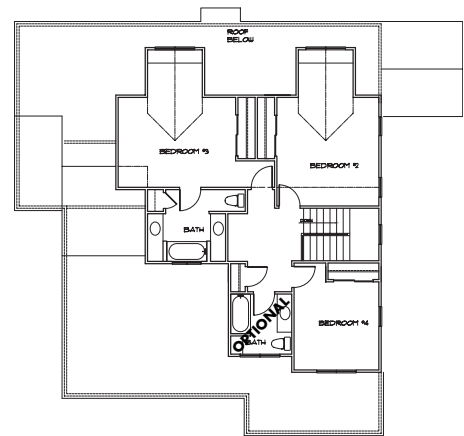

Greenwood Meadows

Andover, Massachusetts • www.greenwoodmeadows.com

KIRKLAND

Four Bedroom, 2600 s.f.

This home features a master bedroom on the main level, with an island kitchen adjacent to the open family/dining room and screened porch—all well situated for entertaining family and friends.

Three second floor bedrooms and optional two baths complete this lovely home.

FIRST FLOOR

SECOND FLOOR

*Final plans may vary;
s.f. are approximate.*

Greenwood Meadows

Andover, Massachusetts • www.greenwoodmeadows.com