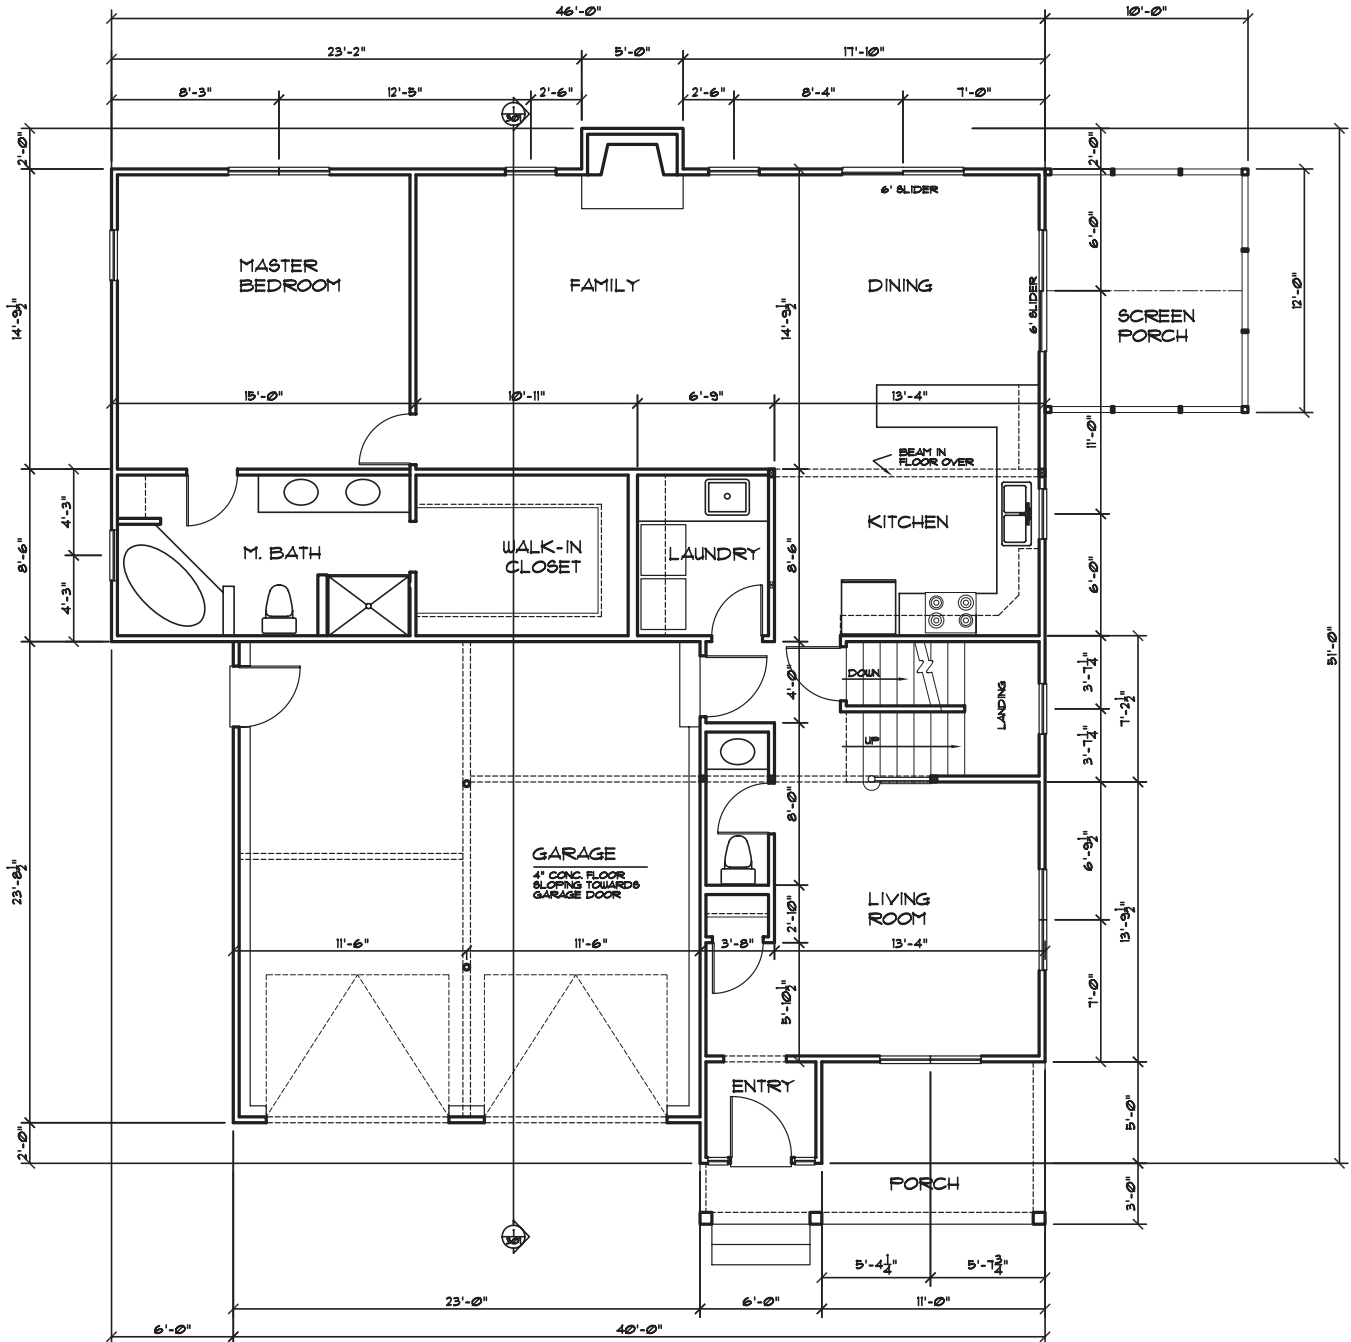

Greenwood Meadows

Andover, Massachusetts • www.greenwoodmeadows.com

KIRKLAND

Four Bedroom, 2600 s.f.

This home features a master bedroom on the main level, with an island kitchen adjacent to the open family/dining room and screened porch—all well situated for entertaining family and friends.

Three second floor bedrooms and optional two baths complete this lovely home.

FIRST FLOOR

SECOND FLOOR

*Final plans may vary;
s.f. are approximate.*

Greenwood Meadows

Andover, Massachusetts • www.greenwoodmeadows.com

KIRKLAND FIRST FLOOR

Final plans may vary;
s.f. are approximate.

Greenwood Meadows

Andover, Massachusetts • www.greenwoodmeadows.com

KIRKLAND SECOND FLOOR

Final plans may vary;
s.f. are approximate.