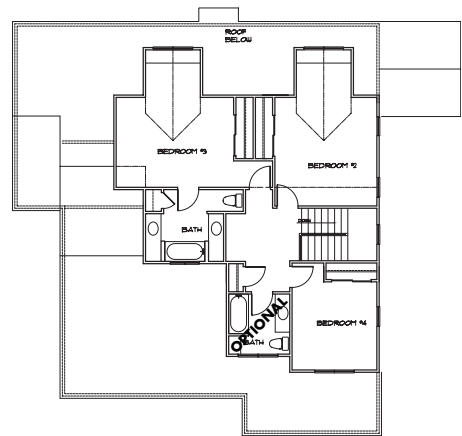

Greenwood Meadows

Andover, Massachusetts • www.greenwoodmeadows.com

KIRKLAND

Four Bedroom, 2600 s.f.

This home features a master bedroom on the main level, with an island kitchen adjacent to the open family/dining room and screened porch—all well situated for entertaining family and friends.

Three second floor bedrooms and optional two baths complete this lovely home.

FIRST FLOOR

SECOND FLOOR

*Final plans may vary;
s.f. are approximate.*

Greenwood Meadows

Andover, Massachusetts • www.greenwoodmeadows.com