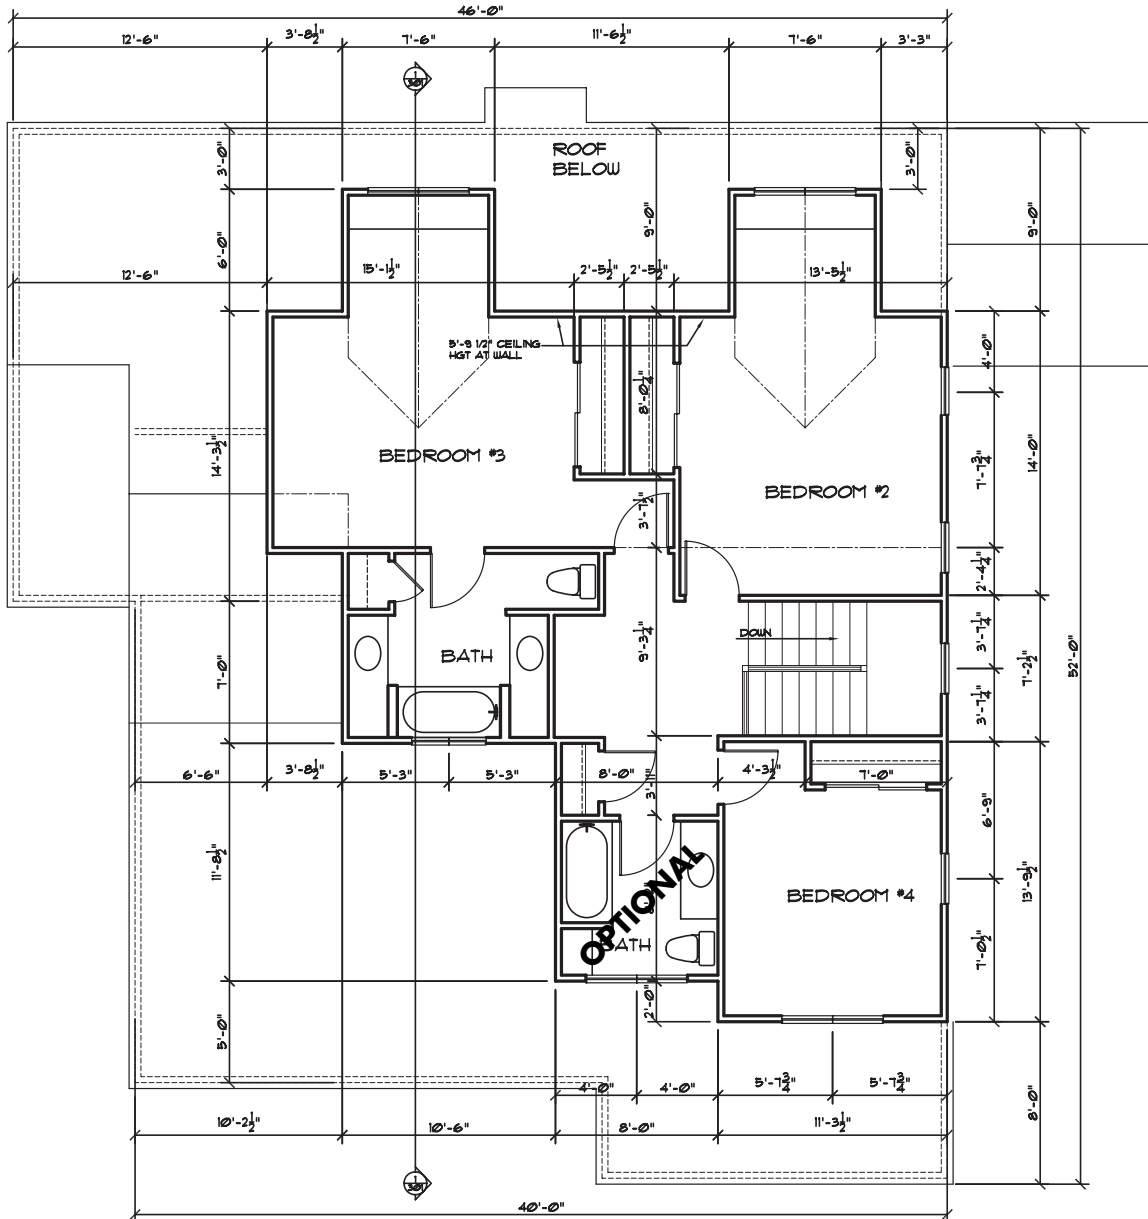

Greenwood Meadows

Andover, Massachusetts • www.greenwoodmeadows.com

KIRKLAND

Four Bedroom, 2600 s.f.

This home features a master bedroom on the main level, with an island kitchen adjacent to the open family/dining room and screened porch—all well situated for entertaining family and friends.

Three second floor bedrooms and optional two baths complete this lovely home.

FIRST FLOOR

SECOND FLOOR

*Final plans may vary;
s.f. are approximate.*

Greenwood Meadows

Andover, Massachusetts • www.greenwoodmeadows.com

KIRKLAND FIRST FLOOR

Final plans may vary;
s.f. are approximate.

Developed and marketed by [Hearthstone Realty Corporation](http://www.hearthstonerealty.com) | 28 Andover Street | Andover, MA 01810 | 978.475.5400

Greenwood Meadows

Andover, Massachusetts • www.greenwoodmeadows.com

KIRKLAND SECOND FLOOR

Final plans may vary;
s.f. are approximate.