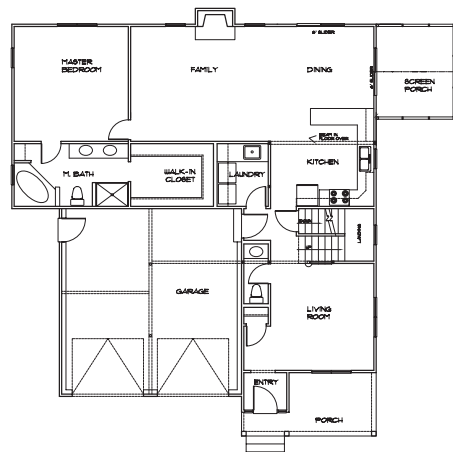

Greenwood Meadows

Andover, Massachusetts • www.greenwoodmeadows.com

KIRKLAND

Four Bedroom, 2600 s.f.

This home features a master bedroom on the main level, with an island kitchen adjacent to the open family/dining room and screened porch—all well situated for entertaining family and friends.

Three second floor bedrooms and optional two baths complete this lovely home.

FIRST FLOOR

SECOND FLOOR

*Final plans may vary;
s.f. are approximate.*

Greenwood Meadows

Andover, Massachusetts • www.greenwoodmeadows.com