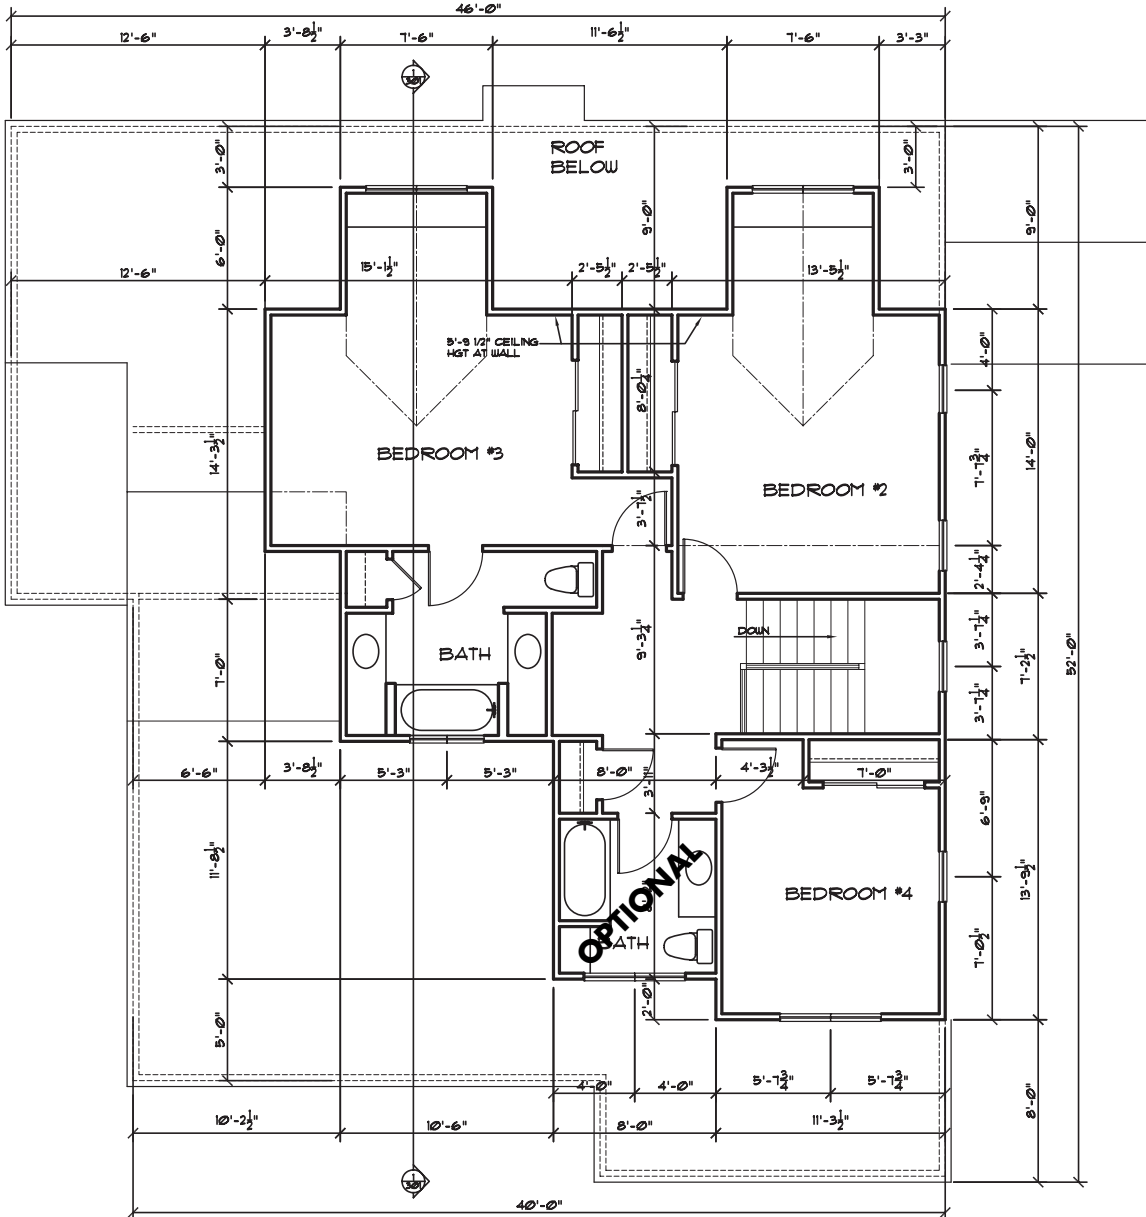

Greenwood Meadows

Andover, Massachusetts • www.greenwoodmeadows.com

KIRKLAND

Four Bedroom, 2600 s.f.

This home features a master bedroom on the main level, with an island kitchen adjacent to the open family/dining room and screened porch—all well situated for entertaining family and friends.

Three second floor bedrooms and optional two baths complete this lovely home.

FIRST FLOOR

SECOND FLOOR

*Final plans may vary;
s.f. are approximate.*

Greenwood Meadows

Andover, Massachusetts • www.greenwoodmeadows.com

KIRKLAND FIRST FLOOR

Final plans may vary;
s.f. are approximate.

Greenwood Meadows

Andover, Massachusetts • www.greenwoodmeadows.com

KIRKLAND SECOND FLOOR

Final plans may vary;
s.f. are approximate.