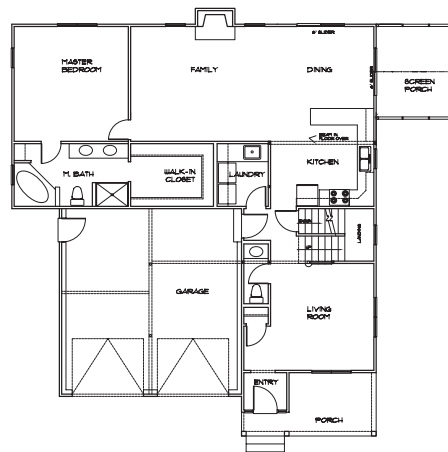

Greenwood Meadows

Andover, Massachusetts • www.greenwoodmeadows.com

KIRKLAND

Four Bedroom, 2600 s.f.

This home features a master bedroom on the main level, with an island kitchen adjacent to the open family/dining room and screened porch—all well situated for entertaining family and friends.

Three second floor bedrooms and optional two baths complete this lovely home.

FIRST FLOOR

SECOND FLOOR

*Final plans may vary;
s.f. are approximate.*

Greenwood Meadows

Andover, Massachusetts • www.greenwoodmeadows.com