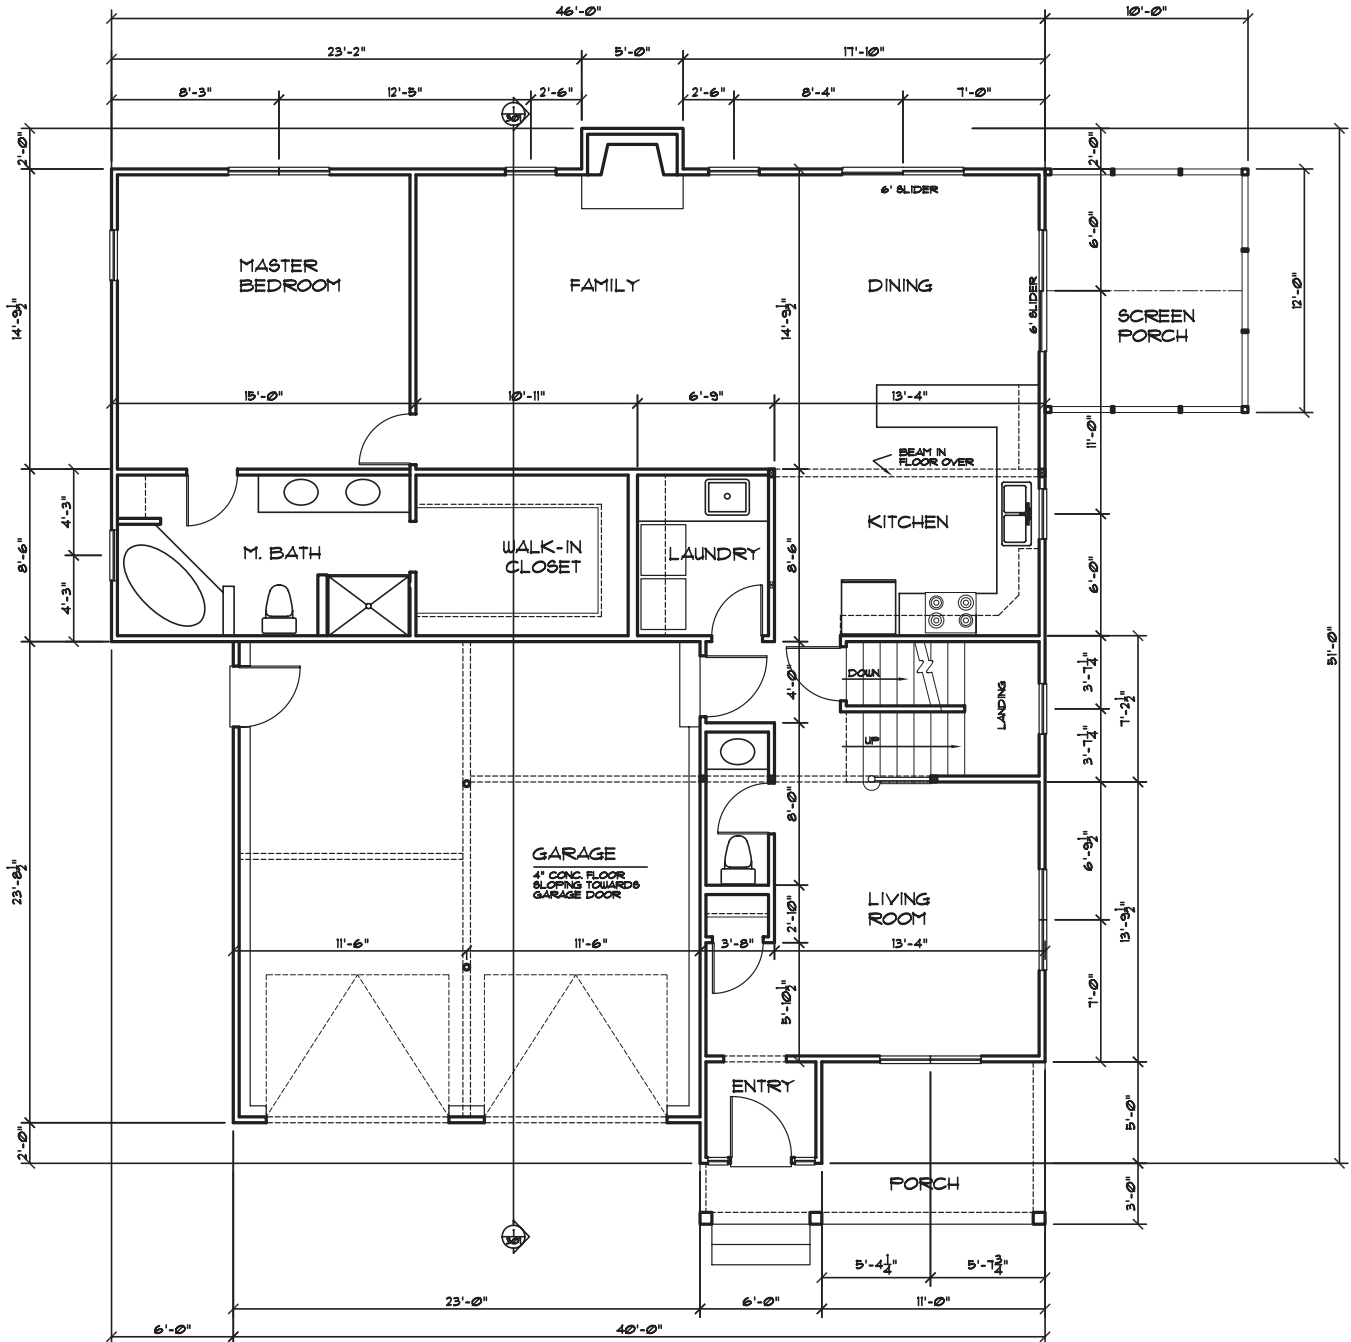

Greenwood Meadows

Andover, Massachusetts • www.greenwoodmeadows.com

KIRKLAND FIRST FLOOR

Final plans may vary;
s.f. are approximate.

Developed and marketed by [Hearthstone Realty Corporation](http://www.hearthstonerealty.com) | 28 Andover Street | Andover, MA 01810 | 978.475.5400